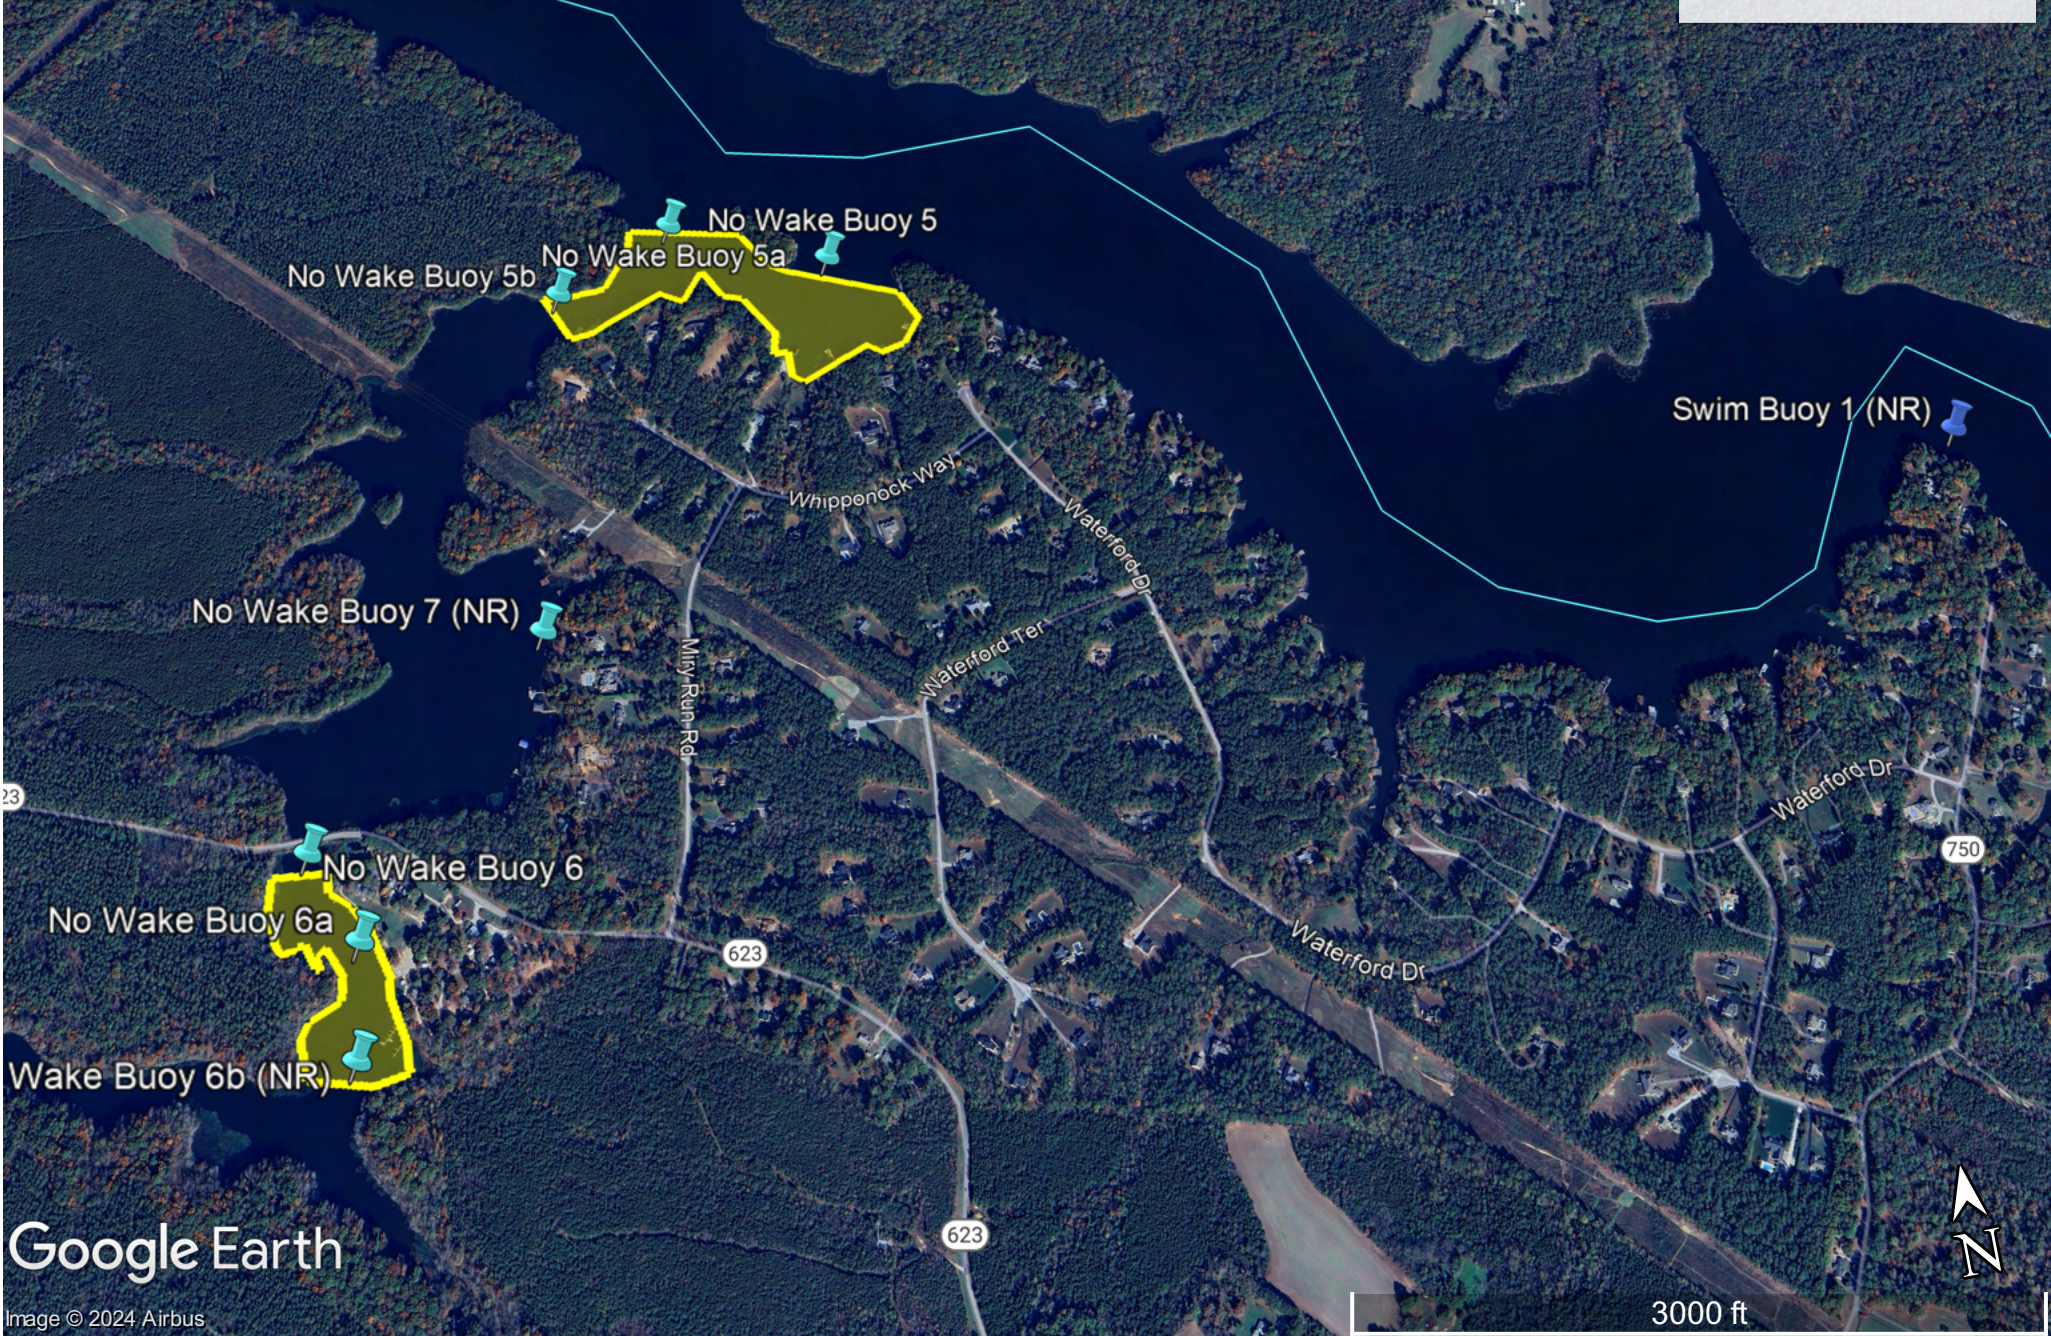

Google Earth

Image © 2024 Airbus

3000 ft

Lake Chesdin

Buoy and Sign Locations

No Wake and Exclusionary Zones

Note: (NR) indicates signs or buoys not registered with DWR

Legend

-  Exclusionary Zone
-  No Wake Buoy
-  No Wake Zone

Google Earth

Image © 2024 Airbus

Lake Chesdin

Buoy and Sign Locations

No Wake and Exclusionary Zones

Note: (NR) indicates signs or buoys not registered with DWR

Legend

-  Exclusionary Zone
-  No Wake Buoy
-  No Wake Zone

Google Earth

Image © 2024 Airbus

Lake Chesdin

Buoy and Sign Locations

No Wake and Exclusionary Zones

Note: (NR) indicates signs or buoys not registered with DWR