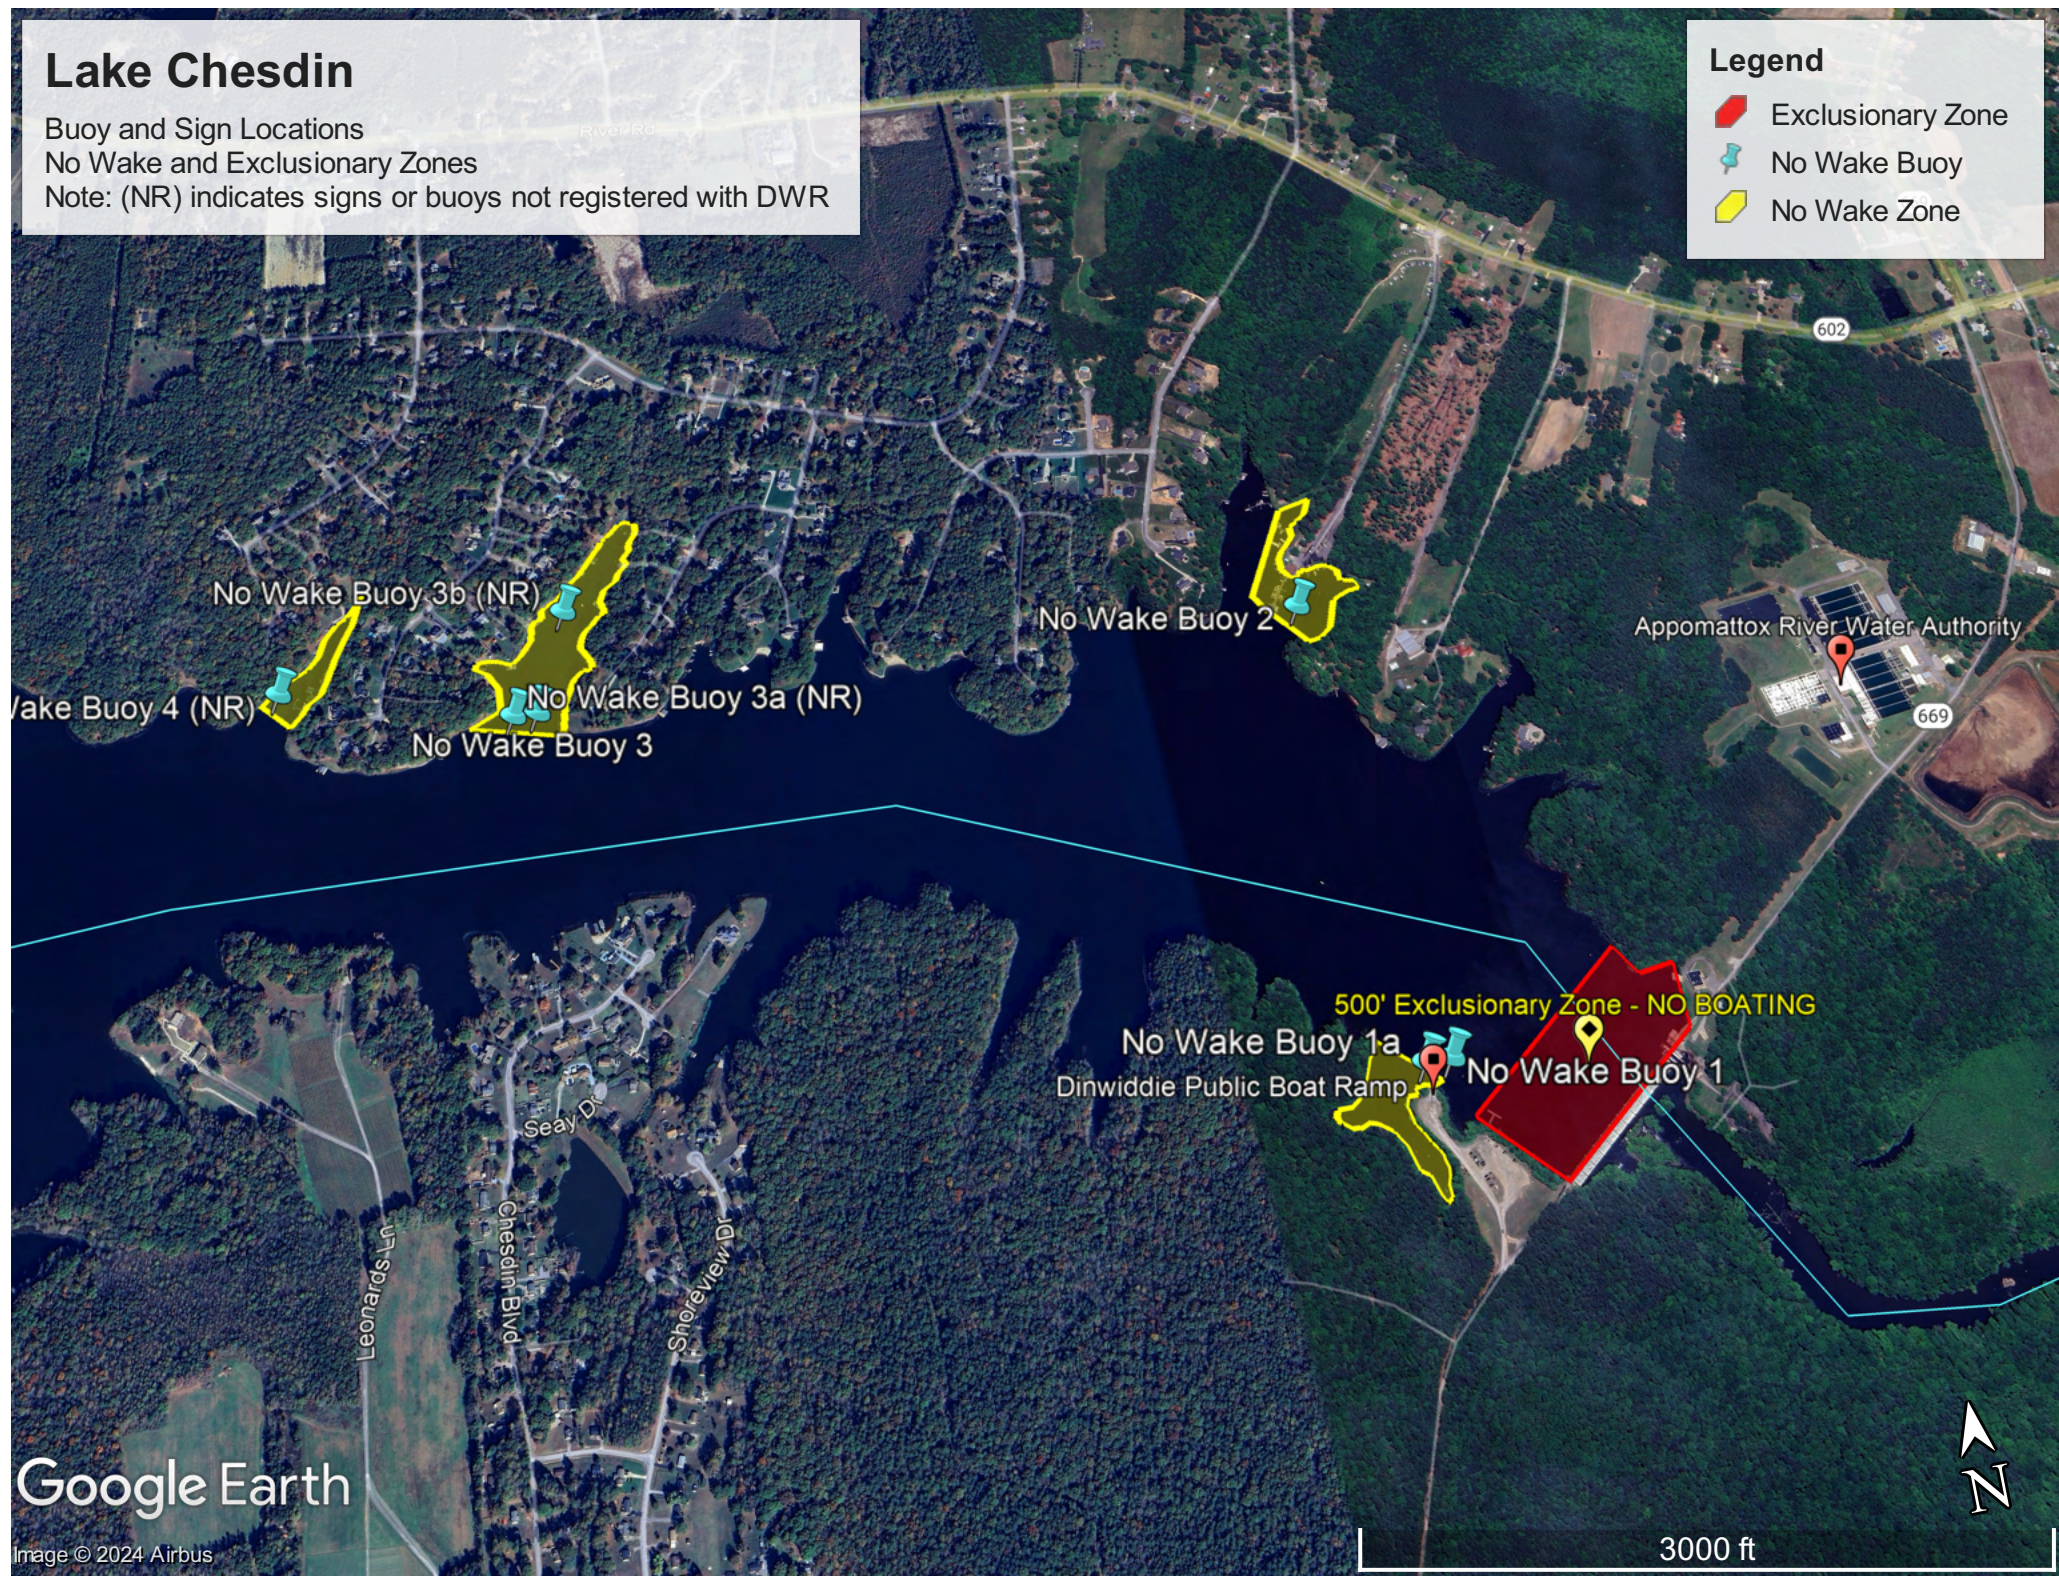

Lake Chesdin

Buoy and Sign Locations

No Wake and Exclusionary Zones

Note: (NR) indicates signs or buoys not registered with DWR

Legend

-  Exclusionary Zone
-  No Wake Buoy
-  No Wake Zone

Google Earth

Image © 2024 Airbus

3000 ft

Lake Chesdin

Buoy and Sign Locations

No Wake and Exclusionary Zones

Note: (NR) indicates signs or buoys not registered with DWR

Legend

-  Exclusionary Zone
-  No Wake Buoy
-  No Wake Zone

Swim Buoy 1 (NR)

Google Earth

Image © 2024 Airbus

3000 ft

Lake Chesdin

Buoy and Sign Locations

No Wake and Exclusionary Zones

Note: (NR) indicates signs or buoys not registered with DWR

Legend