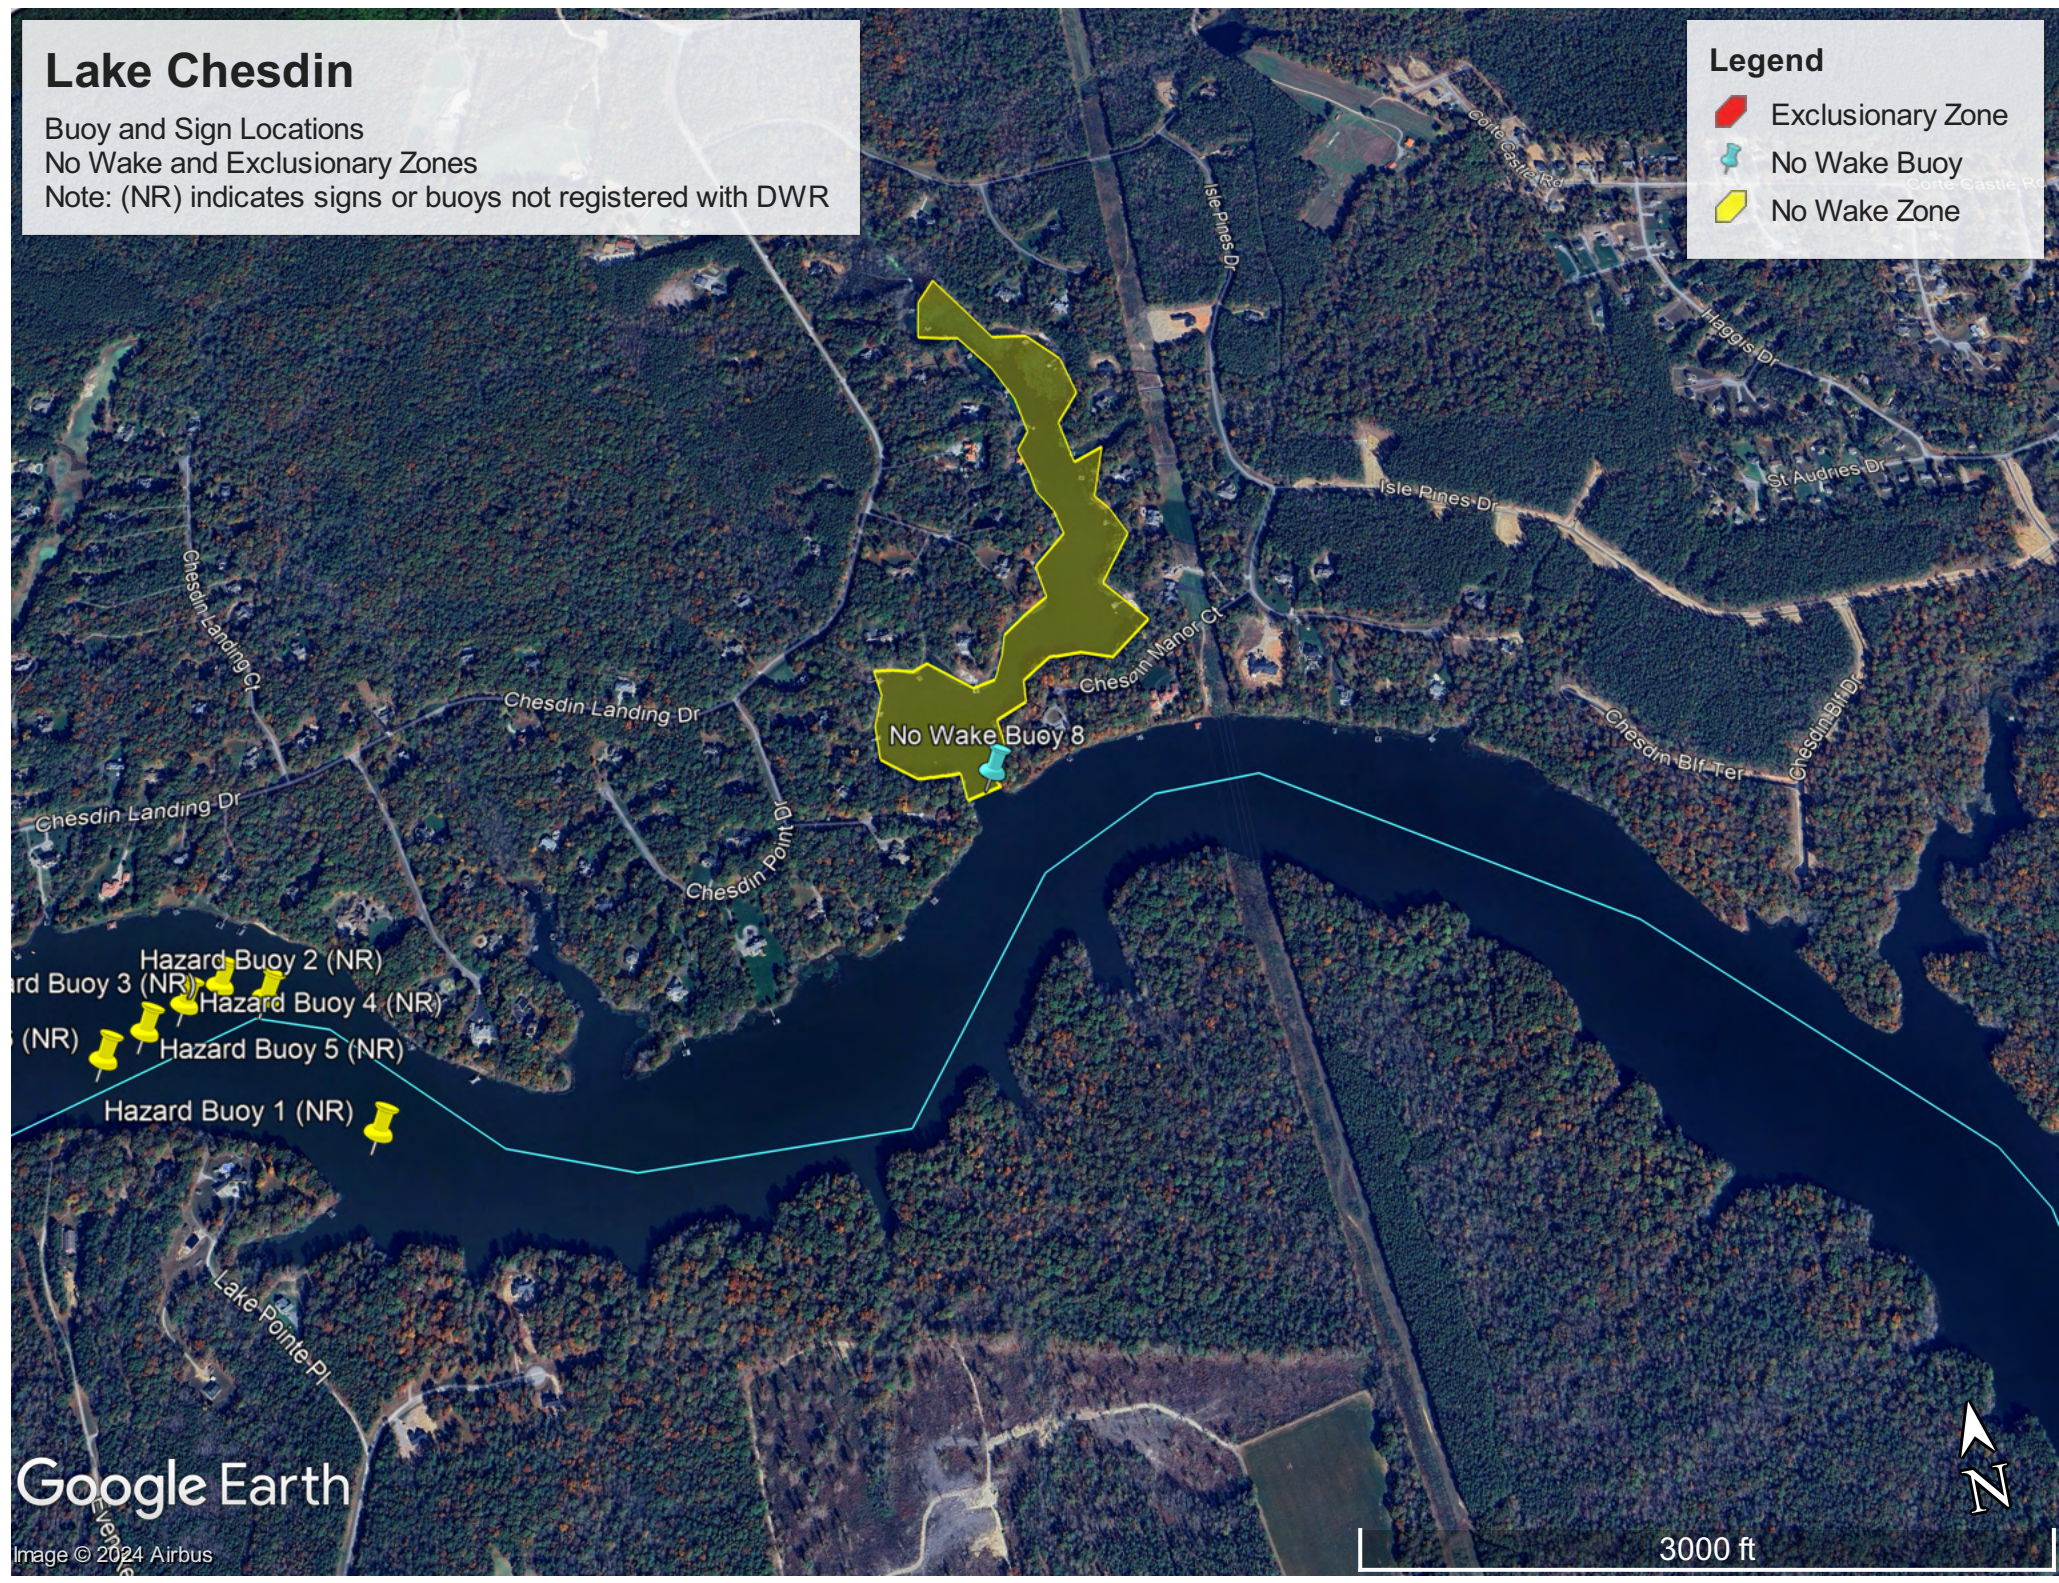

-  Exclusionary Zone
-  No Wake Buoy
-  No Wake Zone

Google Earth

Image © 2024 Airbus

Lake Chesdin

Buoy and Sign Locations

No Wake and Exclusionary Zones

Note: (NR) indicates signs or buoys not registered with DWR

Legend

-  Exclusionary Zone
-  No Wake Buoy
-  No Wake Zone

Google Earth

Image © 2024 Airbus

Lake Chesdin

Buoy and Sign Locations

No Wake and Exclusionary Zones

Note: (NR) indicates signs or buoys not registered with DWR

Legend

-  Exclusionary Zone
-  No Wake Buoy
-  No Wake Zone

Google Earth

Image © 2024 Airbus

3000 ft

Lake Chesdin

Buoy and Sign Locations

No Wake and Exclusionary Zones